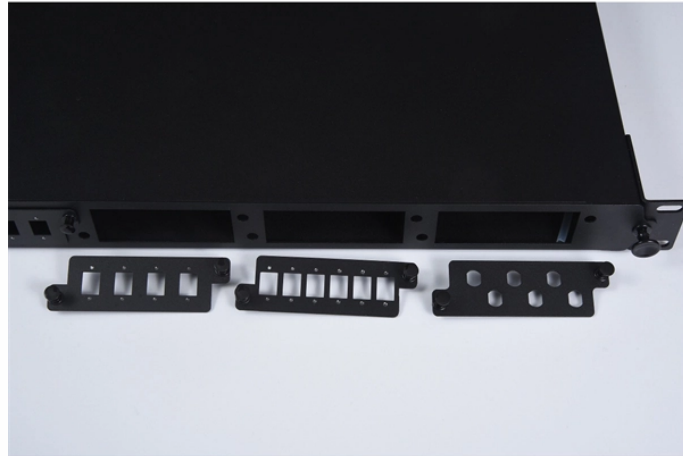

Highly compatible 10 Gigabit optical modules

Highly compatible 10 Gigabit optical modules

Whether you need a fast connection to your 10-GbE-equipped server or NAS ...

Our 10G SFP+ transceivers are 100% compatibility tested in our US based lab, and certified for use with over 90 OEMs including Arista, Cisco, Dell, Intel, Juniper, Mellanox, Nokia.

Built to meet or exceed the SFP+ Multi-Source Agreement (MSA) standards, our modules guarantee seamless compatibility with major network equipment vendors such as Cisco, Juniper, Arista, HPE, ...

Genuine Amphenol 10GBASE-SR SFP+ Optical Transceiver Modules provide a high-density, high-performance interface for 10-Gigabit Ethernet and Fibre Channel applications.

Widely used in network switch, server, or NIC with SFP+ to a 10 Gigabit fiber channel network with multimode LC for Network Attached Storage (NAS), Storage Area Network (SAN), and ...

Multi-vendor coding options available for your 10GB Ethernet requirements. Available in Multimode, Single Mode, Extended Range, Long Reach Multi-mode & Copper. In addition to GBICS codable ...

SFP+ transceiver that supports 10G connections up to 300 m using multi-mode fiber with a duplex LC UPC connector.

Whether you need a fast connection to your 10-GbE-equipped server or NAS device, or if you simply want to connect two Gigabit switches in your data center at higher speeds to eliminate bottlenecks, ...