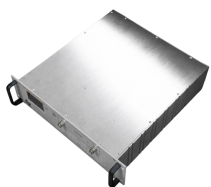

Highly Reputable Galvanized Cable Trays

Highly Reputable Galvanized Cable Trays

Rugged Cope Trof HDGAF tray for rigid, safe cable support in various indoor setups.

Explore an advanced dimension of cable organization with our Galvanized Cable Trays. Meticulously crafted for seamless cable routing and enhanced protection, these trays embody both robustness ...

WireRun ® Cable Trays can be installed either in a ceiling, in a raised floor or along a wall with brackets, and are easily altered to make turns to complete the path. Made of electro zinc-plated galvanized ...

Heavy duty cable trays and cable ladders are manufactured from pre-galvanized, electro-galvanized, or hot-dipped galvanized sheet metal, designed to meet ideal environmental working conditions for ...