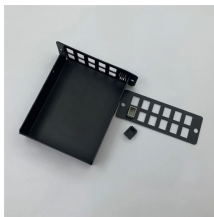

Highly Reputable Galvanized Cable Trays

Highly Reputable Galvanized Cable Trays

Rugged Cope Trof HDGAF tray for rigid, safe cable support in various indoor setups.

Explore an advanced dimension of cable organization with our Galvanized Cable Trays. Meticulously crafted for seamless cable routing and enhanced protection, these trays embody both robustness ...

WireRun ® Cable Trays can be installed either in a ceiling, in a raised floor or along a wall with brackets, and are easily altered to make turns to complete the path. Made of electro zinc-plated galvanized ...

Heavy duty cable trays and cable ladders are manufactured from pre-galvanized, electro-galvanized, or hot-dipped galvanized sheet metal, designed to meet ideal environmental working conditions for ...