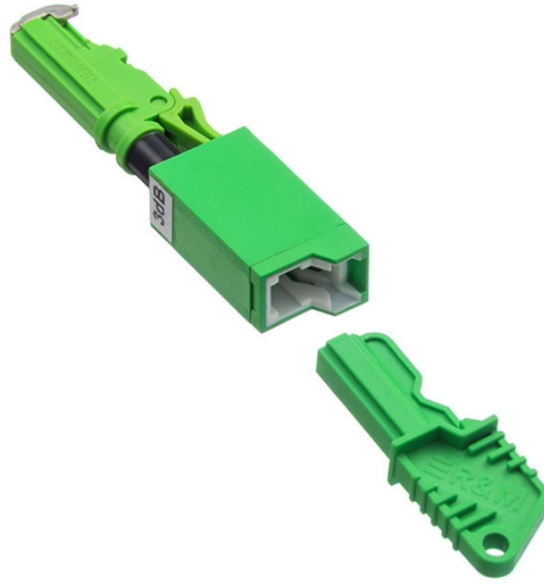

High-speed network cable management rack

High-speed network cable management rack

Explore cable management solutions for data centers, server racks, and telecom rooms. Organize, protect, and optimize cabling with vertical and horizontal cable managers.

10 Pack of 1.7 x 2.7in Server Rack Cable Management D-Ring Hooks - Network Rack-Mount Cord Organizer Ring Set for Power Cords, Fiber Optic or Network Patch Cables (10DRing)

What supports clean cable entry and routing in machine designs? What enclosure systems support flexible internal mounting? ... Complete server/networking solutions with patented, easy-to-install ...

From adjustable-depth 4-post racks for mounting extended-depth equipment in the data center to 2-post rack systems with integrated high-capacity vertical cable management for routing and protecting ...