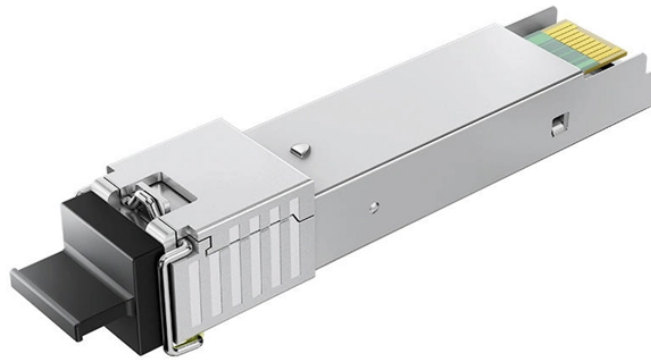

High-speed 10 Gigabit direct-connect fiber optic cable

High-speed 10 Gigabit direct-connect fiber optic cable

Manufactured with Beyondtech Parallel Pair Series High-Speed Cables and Compatible with a wide range of industrial equipment, including Cisco, Dell, Mellanox, Fortinet, and Ubiquiti (UniFI) (Among ...

The 10GDACxMx is a 10G SFP+ to SFP+ Active Direct Attach Cable (DAC) designed for reliable, high-speed data transmission over distances up to 10 meters. Ideal for top-of-rack (ToR) and server-to ...

The SFP-10G-10AOC is an active optical direct attach cable with SFP+ connectors and has 10m length. Cable provides short distance (same shelf) inexpensive connectivity at 10G rates between two 10G ...

LightSpeed™ DACs are a low-cost way to utilize the SFP+ ports on our fiber optic products and standard 10G network equipment. DACs (Direct Attach Cables) are a great solution for in-rack or ...

The 10G SFP+ Active Optical Cables are direct-attach fiber assemblies with SFP+ connectors and operate over Multi-Mode Fiber (MMF). This AOC is compliant with SFF-8431 MSA standards.

Buy the SFP-10G-10AOC, a 10m SFP+ 10G active optical cable for short-distance, high-speed connectivity in data centers and storage networks. Compatible with Cisco, Juniper, and more. 5-year ...

GigaTech Products builds compatible 10G Active Optic Cables in a wide range of lengths to meet your needs. Pushing the limits of technology, these direct attach fiber cables offer fast and efficient data ...