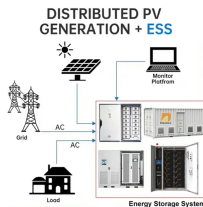

Container Racks are a specialized type of storage system used in airports for the safe and efficient storage of air cargo containers. These racks are designed to accommodate the unique needs of air ...

Air Tech Innovations air cargo pallet storage racks store multiple PMC pallets in a small footprint. The racks are manufactured from welded steel sections that are bolted together during installation. Grey ...