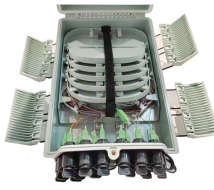

As an optical fiber splice closure manufacturer based in Islamabad, we supply orders across Pakistan within days rather than weeks. Our warehouse stocks finished products in all standard ...

This optical fiber adapter supports various connector types (SC, LC, ST, FC) and configurations (simplex, duplex, quadplex). It's designed for high-performance connections with low insertion loss ...