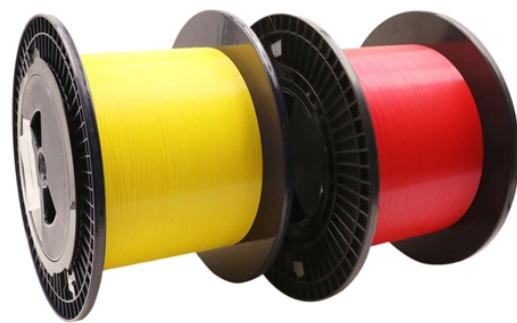

High-end cable management rack pull-out

High-end cable management rack pull-out

Organize your server room with the best rack mount vertical cable managers for high-density wiring. Improve airflow and efficiency. Shop our top-rated picks now.

The RCM plus solution is designed to provide maximum network rack density and is available in a range of widths, heights and depths to support a variety of rack cable applications. It is UL Listed and ...