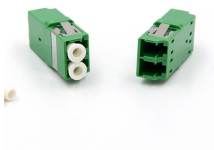

High-density 1U standard chassis 2U available

High-density 1U standard chassis 2U available

FHD® (FS High Density) 2U rack mount sliding fiber enclosure shall house, organize, manage, and protect fiber optic cables, fiber panels, fiber cassettes, and splices.

At the heart of the Dell XR8000 is a rugged, short-depth 2U chassis that lets you choose from 1U or 2U half-width, hot-swappable Compute Sleds and enables up ...

At the heart of the Dell XR8000 is a rugged, short-depth 2U chassis that lets you choose from 1U or 2U half-width, hot-swappable Compute Sleds and enables up to four nodes.