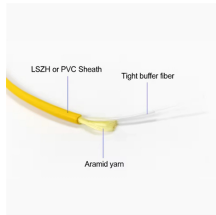

High Voltage Busbar Fixing Module

High Voltage Busbar Fixing Module

A regular repair on these battery packs is to strip out the bus bars and replace the connecting plates and nuts on each battery module. Corrosion can be caused because the air used to cool the battery ...

In high-voltage (HV), extra-high-voltage (EHV), and outdoor medium-voltage (MV) systems, bare busbars and connectors are typically used, with conductors available in tubular or stranded-wire ...

Molex's Sentrality Pin and Socket Interconnect System offers high-voltage, high-current board-to-board, busbar-to-board and busbar-to-busbar connectors and provides a +/- 1.00mm radial self-alignment to ...

Molex provides a versatile range of high-current high-voltage busbar solutions suitable for various applications and environments. Busbars and busbar connectors are the backbone of many ...

Learn how TE's high voltage insulators provide robust, light-weight support for pantographs, busbars and other high voltage electric equipment on locomotives, multiple units and high speed trains.

Our busbars can be combined with fasteners of all shapes and sizes but when combined with our HPLB (High-Power Lock Box) terminal we can eliminate all loose fasteners and provide a self-aligning, ...

Learn how ENNOVI's high-voltage extruded busbars deliver reliable power transmission, thermal performance, and safety for EV systems.