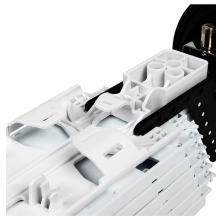

High Voltage Busbar Fixing Module

High Voltage Busbar Fixing Module

A regular repair on these battery packs is to strip out the bus bars and replace the connecting plates and nuts on each battery module. Corrosion can be caused because the air used to cool the battery ...

In high-voltage (HV), extra-high-voltage (EHV), and outdoor medium-voltage (MV) systems, bare busbars and connectors are typically used, with conductors available in tubular or stranded-wire ...

Molex's Sentrality Pin and Socket Interconnect System offers high-voltage, high-current board-to-board, busbar-to-board and busbar-to-busbar connectors and provides a +/- 1.00mm radial self-alignment to ...

Molex provides a versatile range of high-current high-voltage busbar solutions suitable for various applications and environments. Busbars and busbar connectors are the backbone of many ...

Learn how TE's high voltage insulators provide robust, light-weight support for pantographs, busbars and other high voltage electric equipment on locomotives, multiple units and high speed trains.

Our busbars can be combined with fasteners of all shapes and sizes but when combined with our HPLB (High-Power Lock Box) terminal we can eliminate all loose fasteners and provide a self-aligning, ...

Learn how ENNOVI's high-voltage extruded busbars deliver reliable power transmission, thermal performance, and safety for EV systems.