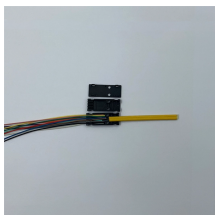

MINI X-TREME BOX™ 20 AMP TO 50 AMP TEMPORARY POWER DISTRIBUTION UNITS WITH GFCI PROTECTION 6532UGM1 II size models. Used along with our restoration adapters, these ...