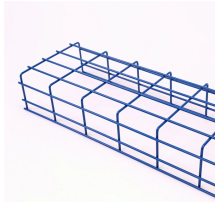

A power pedestal is a device designed for outdoor service to meet temporary power requirements at construction sites, marinas, recreational vehicle (RV parks, marinas and mobile home parks).

Catalog Number TPDS Indoor and outdoor wet and dry locations 3R, rainproof, suitable for use in damp locations NEC, ANSI/NFPA 70