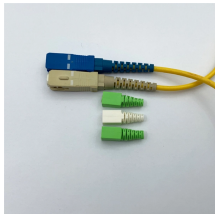

The standard height for installing a distribution box is 1.5 meters (5 feet) from the ground, providing comfort and safety for most people. Industrial settings may require a higher height, ...