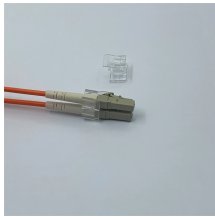

Headlight negative control dimmer module

Headlight negative control dimmer module

Installation Guides Ecospec Linear Dimming Control Module Plenum Rated Installation Guide

With up to eight 15-amp Mini Dimmers designed for projects with light loads and low dimmer counts, the playing field just got a lot bigger. Available in 2 and 3 wires dimming ballast, 0-10 Vdc and LED ...

Populate up to 8 module bays per cabinet with any combination of forward/reverse-phase dimming, 1-10 V, DALI Broadcast, relay switching, and motorized curtain/blind control.

In a typical 0-10V dimming setup, you'll have two low-voltage control wires (purple for positive, gray for negative) that go from your dimmer switch to your LED driver.

16A magnetic latching relay, 0-10V dimmer module is used in light control system, to control the brightness of lamps. It can be connected to switch panel and APP to control from long distance.

The Dimming Control Panel is intended for commercial applications where a 0-10 VDC signal is required to control the brightness of dimmable fluorescent or LED fixtures/luminaires.