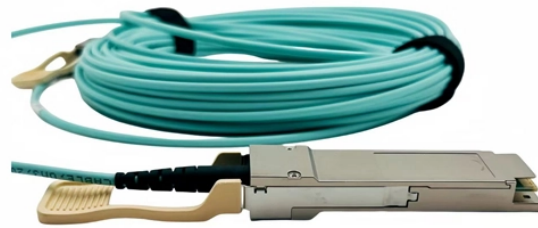

Hard copper wire distribution box

Hard copper wire distribution box

Tinned riveted copper bars for distribution boxes and cabinets. Ensures stable connections for conductive equipment. Shop our range!

Distribution boxes are a great way to increase flexibility and cut costs. They lower your labor costs by reducing installation and troubleshooting time. They take up less space than loose wires, look neater ...

Shop Electrical Boxes, Conduit & Fittings and more at The Home Depot. We offer free delivery, in-store and curbside pick-up for most items.

Perlegear 17" in-Wall Media Box, Electrical Box, Recessed Outlet Box and Media Enclosure for One Connect Box & Network Switches, Cable Management Kit with Cutting Template, Dust Bag & ...

Learn what a distribution box is, its types, and how to choose the right one for your project. Includes clear examples and expert tips.

The HWB60-AL Series Hard-Wired Waterproof Power Distribution Box with AssureLatch™ (PDM71009ZXM) is a great choice for protecting accessory circuits and overflow circuits from a main ...

With the help of distribution blocks, you can take a high-current wire from your power source and connect it to one or more electrical devices. Blocks with a screw-clamp terminal input wire ...

Contact Us