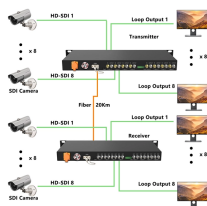

Hard copper wire distribution box

Hard copper wire distribution box

Tinned riveted copper bars for distribution boxes and cabinets. Ensures stable connections for conductive equipment. Shop our range!

Distribution boxes are a great way to increase flexibility and cut costs. They lower your labor costs by reducing installation and troubleshooting time. They take up less space than loose wires, look neater ...

Learn what a distribution box is, its types, and how to choose the right one for your project. Includes clear examples and expert tips.

The HWB60-AL Series Hard-Wired Waterproof Power Distribution Box with AssureLatch™ (PDM71009ZXM) is a great choice for protecting accessory circuits and overflow circuits from a main ...

With the help of distribution blocks, you can take a high-current wire from your power source and connect it to one or more electrical devices. Blocks with a screw-clamp terminal input wire ...

Contact Us