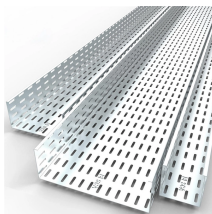

Explore cable tray systems and accessories for organized, accessible cable routing in commercial and industrial environments.