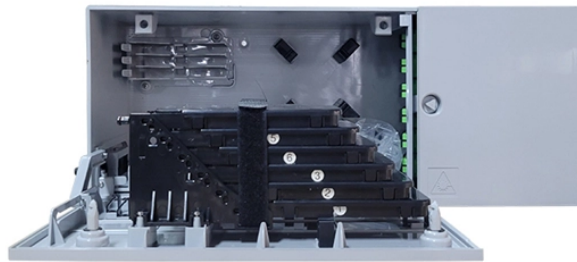

Haiti Maintenance Integrated Container Rack 4U

Haiti Maintenance Integrated Container Rack 4U

What equipment can be stored in a 4U server rack? The 4U cabinet can accommodate a variety of IT equipment, such as servers, network switches, UPS systems, and audiovisual components, all within ...

Search Newegg for 4u server racks. Get fast shipping and top-rated customer service.

Equipment mounts sideways within this 4U rack cabinet to use limited space efficiently. The fully assembled enclosure organizes equipment up to 29.4 in. deep.

The 4U vertical wall-mount enclosure is suitable for SOHO network installers and M6 and 12-24 Threaded mounting options with RU markings. The 4U low-profile cabinet enclosure helps to mount ...

IW-RN424-04, 4U dual node rackmount storage server, easy maintenance and high availability with two hot-swappable system nodes