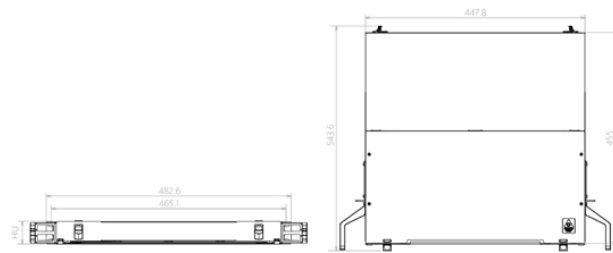

Haiti Export OLT Optical Line Terminal 400G

Component Diagram

Key dimensions

Haiti Export OLT Optical Line Terminal 400G

Transform your fiber network with high-performance carrier-grade optical line terminals that deliver greater programmability, flexibility, scalability, and open architecture.