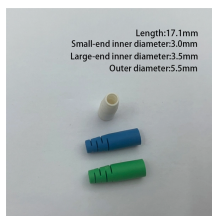

[Uncompressed Transmission] Fiber Converter transmits ...

HDMI Single-Mode Fiber Converters allows the transport of 12G-SDI or 3G-SDI over distances up to 10km when using standard Single-Mode fiber optic cable with LC connectors. HDMI 12G LC models ...