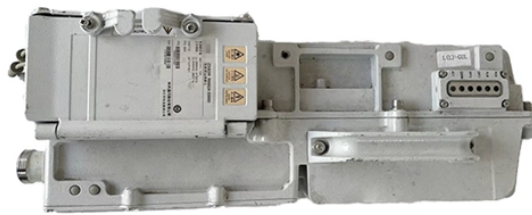

## H3c Huawei optical module

## H3c Huawei optical module

Optical modules transmit signals over optical fibers. Optical transmission features low loss and is fit for long distance transmission. H3C devices support optical module models of different specifications. ...

Buy for Huawei H3C optical module SFP-GE-LX-SM1310-A Gigabit single-mode 10km optical fiber module with fast shipping and top-rated customer service. Once you know, you Newegg!

Switch has many brands, such as CISCO, HUAWEI, H3C, Juniper, ZTE, HP, DELL and so on, so there are varieties of brands of modules. However, the price of these brand modules is very expensive, ...

This huawei h3c gigabit optical module sfp-ge-lx-sm1310-d supports 1.25g rate, is compatible with single-mode and multi-mode optical fiber, and is suitable for data centers and ...

H3C SFP-XG-LX-SM1310 (100% Compatible) 10G 10GBASE-LR Single Mode 10km 1310nm SFP+ Transceiver - 5 Year Warranty!