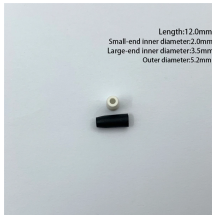

GYXTW Outdoor Single Mode 4 Core Optic Fiber Cable image. GYXTW optic fiber cable, single-mode/multimode fibers are positioned in the loose tube, which is made of high modulus plastic ...

GYXTW 4 Core Single Mode Fiber Optic Cable, Find Details and Price about Optical Fiber Cable Network Cable from GYXTW 4 Core Single Mode Fiber Optic Cable - Shenzhen Necero Optical ...