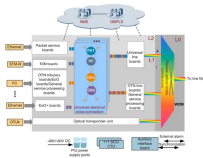

This 4-core single-mode fiber optic cable offers exceptional signal integrity and durability, ideal for long-distance telecommunication applications. Available in convenient multiples of 100 meters, it suits ...

Outdoor Fiber Optic Cable, 4 Core, Steel Armored, PE, Jelly filled, GYXTW, Single Mode OS2 9/125 (G652D) 9.0mm. Good mechanical and temperature performance. High strength loose tube that is ...