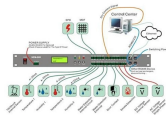

Discover Guyana's premier eCommerce experience with BUY.gy! Shop from local vendors, access secure electronic payments, and enjoy seamless delivery. Your one-stop digital marketplace for ...