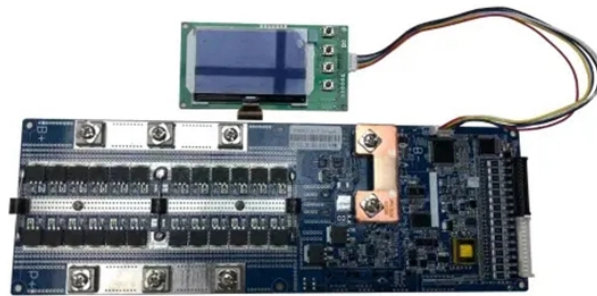

## Guyana Fiber Optic KVM Terminal Solution

### Overview

Configure rackmount consoles, matrix switches, extenders, and KVM systems with expert help before you order. Short-depth, HDMI, DVI, DisplayPort, IP-enabled, and integrated KVM console drawers. The 4KIP500F-KVM can transmit 4K ultra HD HDMI signals up to 550m (1800ft) over multi-mode optical fiber with zero latency. Here are some typical applications: Ensure efficient. All Rextron KVM Over Fiber Extenders are mostly applied in high-EMI environments where the EMI-Immune nature of the optic fiber system is advantageous. These video. All the internet plans to keep you connected Prepaid and Postpaid Plans to suite everyone Check out some sweet promotions ONE Click to Know It All. Need to troubleshoot issues or just learn more. com for performance connectivity accessories.

## Guyana Fiber Optic KVM Terminal Solution

In addition to exceptional video clarity, it supports RS-232, USB 2.0 peripherals, and embedded DisplayPort/HDMI digital audio, including ...

Shop KVM switches, rackmount LCD monitors, KVM drawers, video matrix switches, extenders, splitters, converters, and data center console solutions from KVMSwitchTech.

One Communications connects communities across Guyana with reliable telecommunications services

REMOTE ACCESS: USB & 4K HDMI KVM extender over fiber controls a KVM switch/console or PC using a fiber optic cable at distances up to 984"/300m (multimode cable) or 1,640"/500m (single mode ...