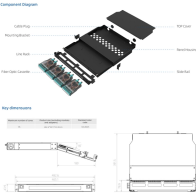

With the capability to support up to 16 pairs of transmitter and receiver devices via a single Gigabit Ethernet switch, this fiber optic KVM extender offers seamless scalability and integration without the ...