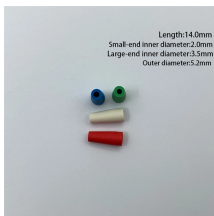

Explore the full KFC menu and prices in Guyana. Discover bucket meals, sandwiches, chicken combos, and sides—all packed with KFC's signature flavor.