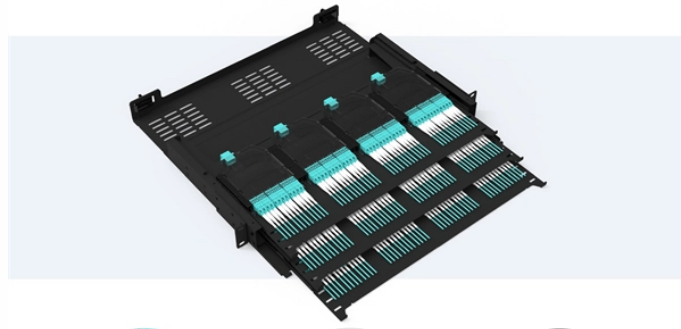

## Guinea Cable Tray Tee

### Pre-Terminated Patch Panel

- Standard 19" width
- Max 144 fibers in 1U
- Ultra-High Density Ready

Dual-rail, easy install & maintain

Lightweight ABS MPO cassette

Premium sheet metal with matte coating

We offer a range of cable crossovers and tees, available in both equal and unequal measures, for light, medium, and heavy duty cable tray systems in widths of 50mm - 900mm.

Usage: is used to complete the whole project as it is one of the cable tray accessories, that make the cable go through all available space easily as it can go from certain path to more than one path, and ...

Rung spacing: 300mm. Material: Mild steel sheet / PO steel sheet. Constructed Type: MIG welding. er coating / Ho Horizontal Tee.

Office: 147/22 Nguyen Sy Sach Street, 15 Ward, Tân Bình Dist, HCMC, VN.

Finish : HDGAF Stainless Steel Type : Gusset  
Pattern : Slots Along the Length (Standard)  
Thickness : 1.20 MM Elements : Horizontal Unequal  
Tee