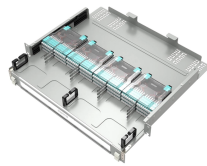

### Pre-Terminated Patch Panel

- Standard 19" width
- Max 144 fibers in 1U
- Ultra-High Density Ready

Dual-rail, easy install & maintain

Lightweight ABS MPO cassette

Premium sheet metal with matte coating

We offer a range of cable crossovers and tees, available in both equal and unequal measures, for light, medium, and heavy duty cable tray systems in widths of 50mm - 900mm.

Usage: is used to complete the whole project as it is one of the cable tray accessories, that make the cable go through all available space easily as it can go from certain path to more than one path, and ...