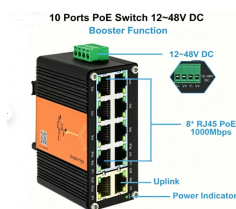

To thoroughly assess whether the core switch has the capability to fully support LPO optical modules on all ports, this paper establishes a test environment as shown in Figure 4-1.