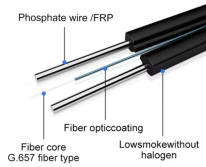

Guatemala, country of Central America that is distinguished from its Central American neighbors by the dominance of an Indigenous culture within its interior uplands.