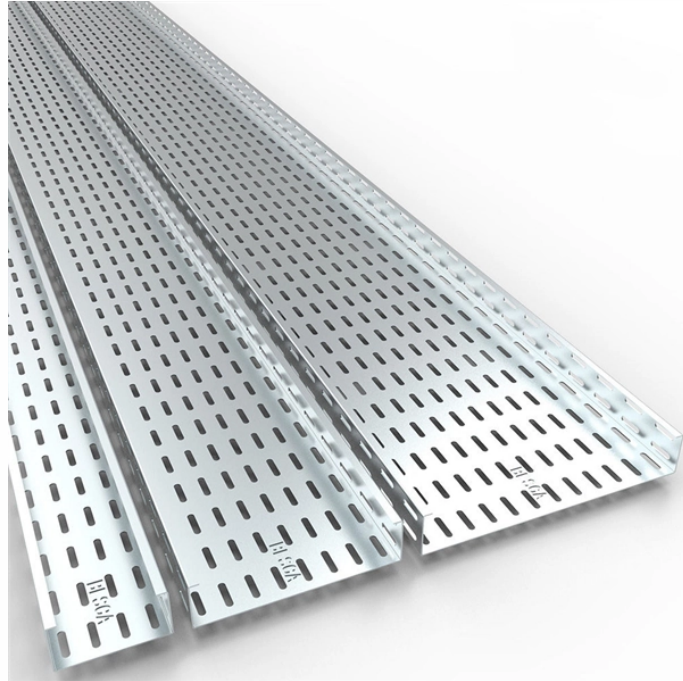

Grid panel distribution box

Grid panel distribution box

IPKIS manufactures PV on-grid distribution boxes that run as your own solar power station, utilizing solar energy while ensuring system security, reliability, and precise measurement.

Photovoltaic (PV) grid-connected distribution boxes play an essential role in solar power generation systems. These boxes facilitate the distribution of electricity generated by solar panels and ensure a ...

A Grid-Connected Distribution Box is an electrical enclosure that houses and protects solar photovoltaic (PV) system components, such as inverters, combiners, and disconnect switches. It is an essential ...

What's the difference between a distribution box and a sub-panel? A distribution box typically refers to the main electrical panel that receives power from the utility service. A sub-panel is ...

IQ Combiner Box 5,80 Amp, 240/120 Volt, Includes IQ Gateway PCBA and Pre-Installed Hold Down Kit and 3X CT-200-Clamp, Allows 4 PV Circuits