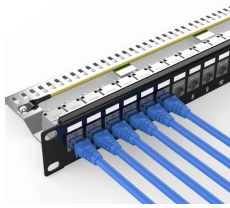

Grid panel distribution box

Grid panel distribution box

IPKIS manufactures PV on-grid distribution boxes that run as your own solar power station, utilizing solar energy while ensuring system security, reliability, and precise measurement.

Photovoltaic (PV) grid-connected distribution boxes play an essential role in solar power generation systems. These boxes facilitate the distribution of electricity generated by solar panels and ensure a ...

A Grid-Connected Distribution Box is an electrical enclosure that houses and protects solar photovoltaic (PV) system components, such as inverters, combiners, and disconnect switches. It is an essential ...

What's the difference between a distribution box and a sub-panel? A distribution box typically refers to the main electrical panel that receives power from the utility service. A sub-panel is ...

IQ Combiner Box 5,80 Amp, 240/120 Volt, Includes IQ Gateway PCBA and Pre-Installed Hold Down Kit and 3X CT-200-Clamp, Allows 4 PV Circuits