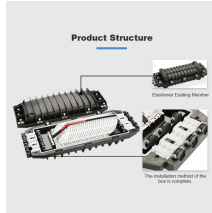

## Grenada Energy-Saving Molded Cable Trays

Shop Cablofil Cf30 100ez 10 Ft Steel Wire Mesh Cable Tray at best prices at Desertcart Grenada. FREE Delivery Across Grenada. EASY Returns & Exchange.

Molded cable tray is a form of energy-saving cable tray, which now not solely reduces the weight of the cable tray, however additionally improves its energy and load potential via a different molding ...

Fabricated in numerous styles (wiremesh, ladder, ventilated trough, channel, and solid-bottom) and sizes, cable tray provides the greatest versatility among cable support systems, while offering ...

We offer a wide range of cable tray systems to support tubing, electrical cables and instrumentation. Our cable trays are produced in fit for purpose materials like stainless steel, galvanized, aluminium and ...

The lightweight energy-saving cable tray features advanced structural designs such as corrugated bases and reinforced stamped bottoms. These enhance load-bearing strength while reducing material ...

Choose from our selection of cable trays, including over 850 products in a wide range of styles and sizes. Same and Next Day Delivery.

Molded cable tray is an energy-saving bridge with certain energy-saving performance. Its concave-convex structure not only saves materials, but also saves electricity, and can save more than 40% of ...