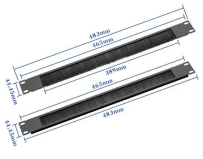

Featuring remote reboot, power, i.e., PoE, and other network management functions, Inscape Data's innovative 2, 4, and 8 port Gigabit PoE switch systems greatly reduce the challenges and overhead ...