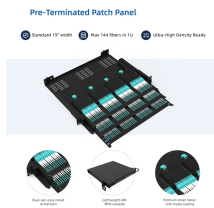

Gigabit Switch Access Controller

This article explains how to choose a scalable Gigabit access switch by focusing on key aspects like port design, uplink performance, stacking, and management.

Create a captive portal for guests to authenticate using unique credentials, providing secure and managed public Wi-Fi access.

□Plug and Play□ Automatically detect and configure multiple APs for seamless roaming and centralized management; no configuration is required as APs are plug-and-play. Efficiently manage ...