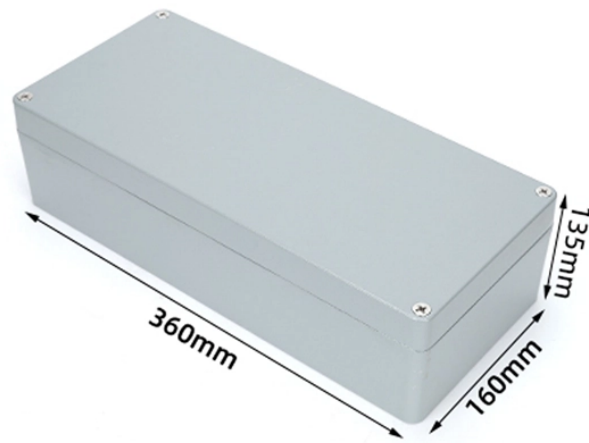

Gigabit Optical Distribution Box Switch

Gigabit Optical Distribution Box Switch

The DXS-3400 Series switches feature a modular fan and power supply design for a high availability architecture. The hot-swappable design means that fans and power supplies can be replaced without ...