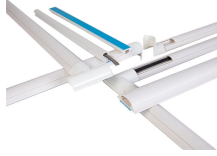

Gigabit Optical Distribution Box Switch

Gigabit Optical Distribution Box Switch

The DXS-3400 Series switches feature a modular fan and power supply design for a high availability architecture. The hot-swappable design means that fans and power supplies can be replaced without ...