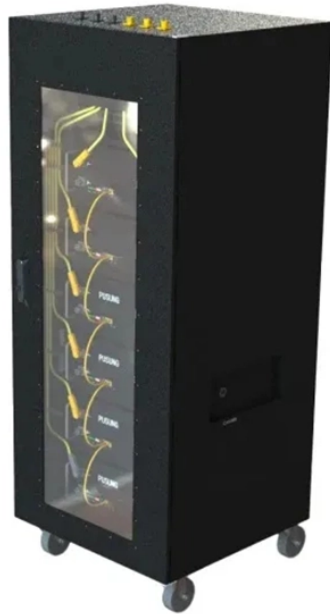

Ghanaian supplier s hollow fiber G 657A1

Ghanaian supplier s hollow fiber G 657A1

Experience superior connectivity with our G.657.A1 single mode fiber. Enjoy low-loss optical fiber for unmatched performance and reliability.

Find high-quality g 657a1 200 micron optical fiber with low attenuation, high bandwidth, and customizable options. Click to explore verified suppliers, competitive pricing, and fast delivery for ...

G657A1 single-mode fibre encompasses all the features of FullBand ® fibre and provides good resistance to macro-bending. It has low macro-bending sensitivity and low water-peak level. It is ...

2.G.657A1 Fiber Type: The cable adopts the G.657A1 fiber grade, which features high bandwidth and has excellent heat resistance, making it the first choice for fiber networks in various industries, ...