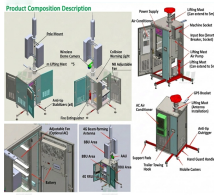

Compare G652D, G657A1, G657A2, and G657B2/B3 single-mode fibers. Learn their bend radius, applications, and how to choose the right fiber for FTTH and telecom.

High-performance G657A1 single-mode fiber with low macro-bending sensitivity, ideal for FTTx and O-E-S-C-L band applications. 50.4km spool available.