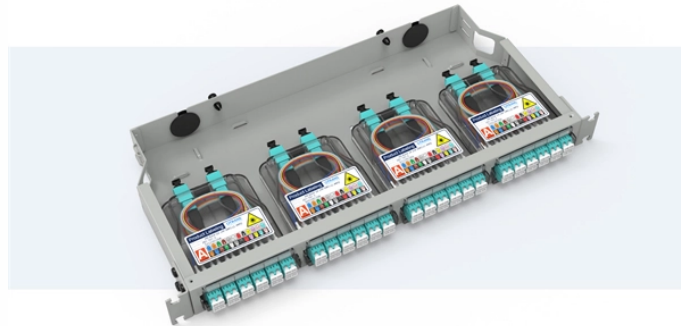

Ghana Figure-8 Fiber Optic Cable 12 Cores

Pre-Terminated Patch Panel

- Multi-application support
- Flexible configuration
- Modular design