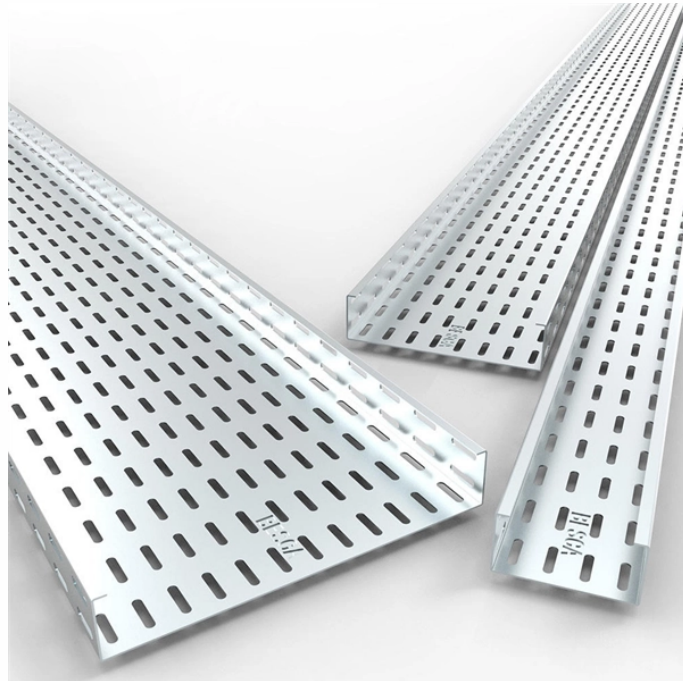

German stainless steel cable tray manufacturer supplies

German stainless steel cable tray manufacturer supplies

Find your stainless steel cable tray easily amongst the 24 products from the leading brands (By CARPEL, OBO Bettermann, INTERFLEX, ...) on DirectIndustry, the industry specialist for your ...

We supply our Wire-tray Trunking in a wide range of sizes and shapes, e.g. as Mini Wire-Tray Trunking from 40 mm x 20 mm to 65 mm x 30 mm, as a U-shaped system or in various L-shaped designs and ...

Germany is home to several leading cable tray manufacturers renowned for their precision engineering and high-quality products. These manufacturers offer a wide range of cable ...