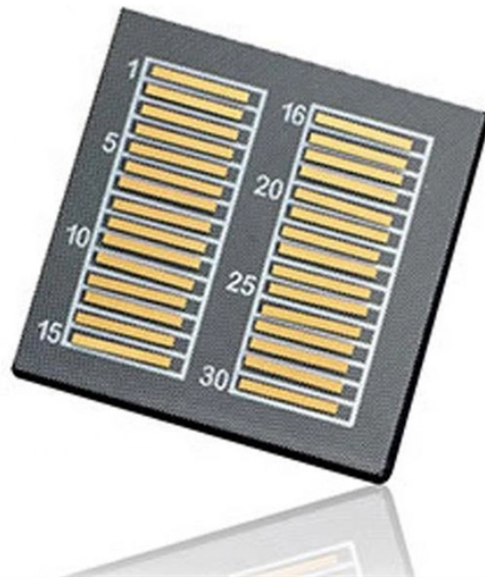

German power distribution box equipment manufacturer