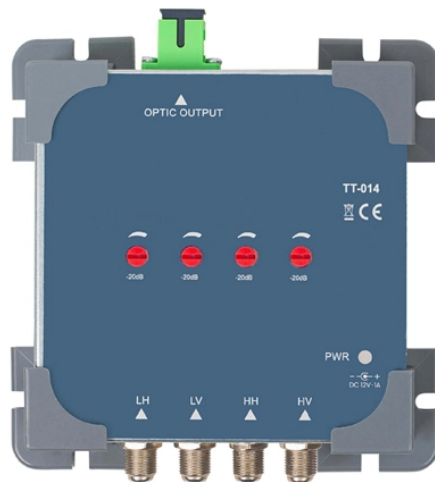

German cable tray support manufacturer