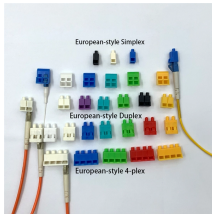

An expert resource for selecting the most reliable, accurate, and cost-effective fusion splicers in 2025.

- TELECOM CABINET
- BRAND NEW ORIGINAL
- HIGH-EFFICIENCY

Shop fusion splicers and all necessary accessories at Netis.ge for precise and reliable fiber optic cable splicing. Find Fusion Splicers, fiber cleavers, strippers, cleaning supplies, and protection sleeves.