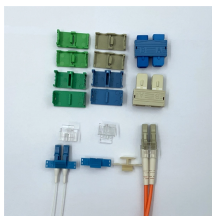

Heavy duty cable trays and cable ladders are manufactured from pre-galvanized, electro-galvanized, or hot-dipped galvanized sheet metal, designed to meet ideal environmental working conditions for ...