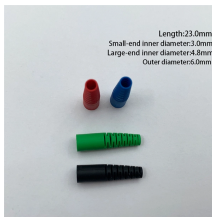

Distributor of cabletrays including wire mesh, fiber, straight sectioned, and bendable cabletrays. Made from galvanized steel, carbon steel, and PVC materials. Features vary depending ...