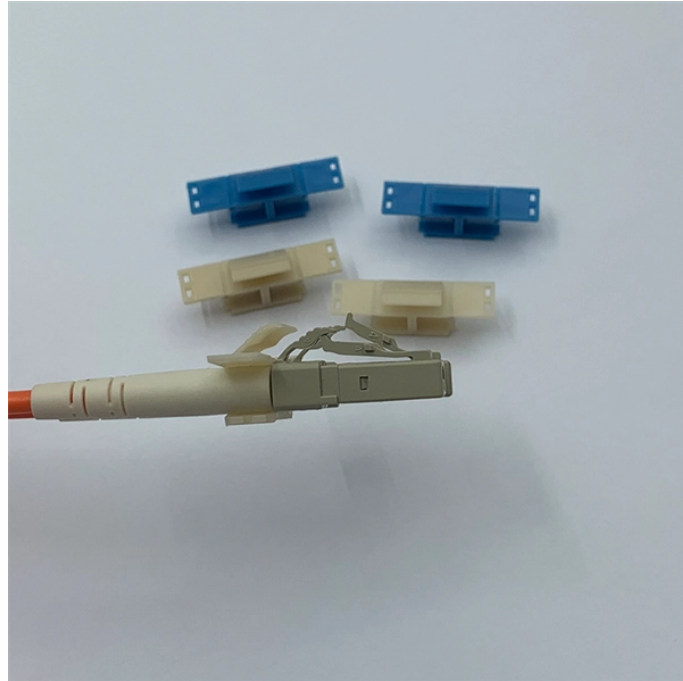

Garden Fiber Optic Cable Junction Box

Garden Fiber Optic Cable Junction Box

With the changing seasons presenting new challenges for your fiber optic network to overcome, Primus Cable offers Outdoor Fiber Distribution Boxes that are designed and manufactured to endure harsh ...

Upgrade your fiber network with Charles Industries' Outdoor Fiber Termination Box / Enclosures, offering secure and durable protection for outdoor installations.

SC/LC Fiber Optic Box Outdoor The SJ-ODB-M18-C is a durable outdoor fiber optic terminal box with a high-capacity design, supporting up to 144 fiber cores and offering secure, organized cable ...

TXM's OFTFDB16A Optical Termination Box is designed to connect feeder/distribution cable to the subscriber's drop cable in the FTTx networks. This design has 2 input ports and 16 output ports on ...

Welcome to the April 2026 edition of What's new in Microsoft 365 Copilot! Every month, we highlight new features and enhancements to keep Microsoft 365 admins up to date with Copilot features that ...

A fiber distribution box or outdoor fiber distribution box is an important piece of equipment used in fiber optic networks to terminate and manage fiber optic cable connections. It is compact, designed for ...