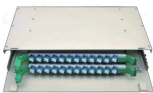

Find out how to get support for Microsoft apps and services.

Free sample, The 8 port fiber optic junction box is designed to joint outdoor optical cable and drop cable in the FTTH network systems.