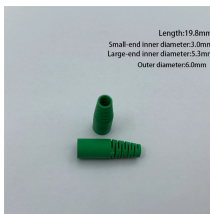

Learn the main types of galvanized cable trays, including HDG cable tray, GI cable tray and Pre-galvanized cable tray.