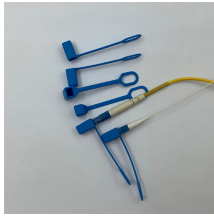

Galvanized Cable Tray Joints

Galvanized Cable Tray Joints

Learn about cable tray joint plates, their types, materials, and proper installation. Ensure secure connections with this complete guide from industry experts.

Choose from our selection of cable trays, including over 850 products in a wide range of styles and sizes. Same and Next Day Delivery.

Our range includes cable ladder accessories, joints, and fixing brackets that guarantee safe and quick assembly for all cable tray types, from perforated to ladder and wire mesh.

Designed for strong compatibility, these connectors fit various specifications of metal mesh trays and cable baskets. They meet the diverse needs of different setups, from network and AV systems to ...

Shop for Cable Tray & Accessories at Platt Attaches Wire Mesh Tray to Strut Without Bolts and Nuts or Tools, Hot Dipped Galvanized Finish for Exterior Use (Sold in Multiples of 50)

Description: This product category covers metal cable trays and metal cable tray systems intended for field assembly and for use in accordance with Article 392 of NFPA 70.