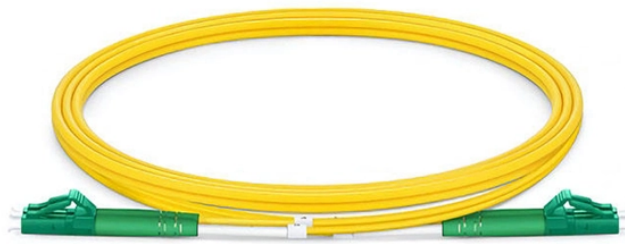

# **Gabon Stainless Steel Cable Tray Support Arm Fabrication**

## Gabon Stainless Steel Cable Tray Support Arm Fabrication

The document outlines procedures for cable tray fabrication and installation for the HA MBD project. It includes sections on scope of work, reference documents, required materials and equipment, safety ...

In order to maintain the quality of the stainless steel, the following chart illustrates the importance of rinsing stainless steel products when they have just been contact with acids or chlorides.

The purpose of this article is to define the sequence and methodology for the installation of electrical cable trays, cable trunking, cable raceways and boxes, junction and pull boxes.

Stainless Steel: Straight section and fitting side rails and rungs shall be made of AISI Type 304 or Type 316 stainless steel. Transverse members (rungs) shall be welded to the side rails with Type 316 ...