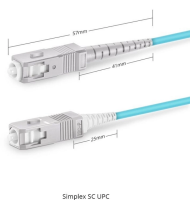

It will connect Europe and North Africa, providing connections between Morocco, Portugal, Spain, France, Algeria, Tunisia, Italy, Greece, Cyprus and Egypt. It was decided to extend ...

This Field Assembly Optical Connector is catering for OM2/OM3/OM4/OM5 ...