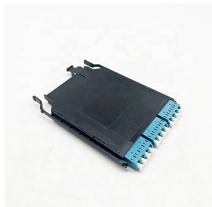

Roof Cable Tray Galvanized Steel Perforated Cable Ladder Tray for Electric Cable Support No reviews yet Wuxi Bangyu Energy Technology Co., Ltd. 1 yr