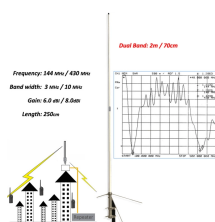

Enhance your automation with the FUWEI optical sensor, featuring a high-temperature resistant glass fiber probe for precise position and presence detection up to 350°.