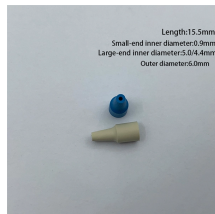

Discover the wide range of from AliExpress Top Seller Guangzhou Fuwei Electronic Technology Store. Enjoy Free Shipping Worldwide! Limited Time Sale Easy Return.