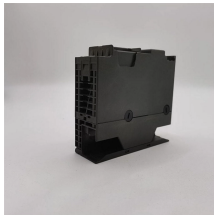

## Fully Equipped Fiber Optic Terminal Box List

OTRANS strives to provide you with professional, reliable and comprehensive wall-mounted fiber optic terminal boxes. Material: High-quality ABS+PC plastic, ensuring high strength and resistance to UV ...

Find many great new & used options and get the best deals for 6-port SC fiber optic terminal box fully equipped with pigtail splice box at the best online prices at eBay! Free shipping for ...

The fiber optic terminal box is designed for FTTx applications, accommodating at least 4-16 users. It provides ample space for splicing, splitting, storage, and cable management. Suitable for both indoor ...

CommScope wall boxes offer efficient fiber connectivity. Easy installation, versatile sizes, and superior cable management.

GAO Tek's fiber terminal boxes are devices used in fiber optic networks to terminate and manage fiber optic cables. Our boxes serve as a connection point for incoming and outgoing cables, providing ...