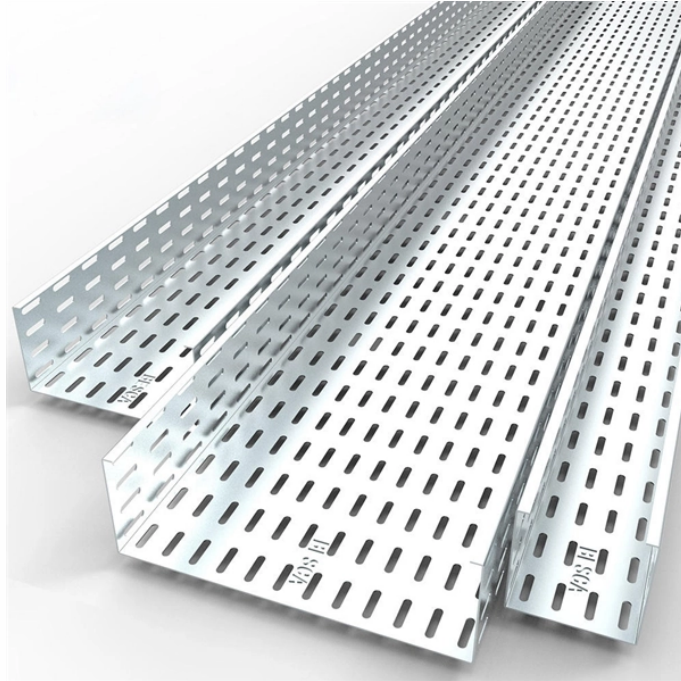

Ftth Home Fiber Optic Cable Model

Ftth Home Fiber Optic Cable Model

FTTH (Fiber to the Home) drop cable is the final-section optical cable that connects the distribution point (fiber distribution box, FDB) to the subscriber's premises.

all-fiber networks. Whether you're deploying RFoG, GPON, EPON, or looking to evolve to XGS-PON or NG-PON to technologies, we can help you find success with either a home run, centralized split, ...

Dgtl Infra provides an in-depth overview of the fiber to the home (FTTH) access network architecture. Additionally, we detail the differences between FTTH and broadband, FTTx, FTTP, ...

HOLIGHT's fiber optic cables ensure high performance for FTTH, telecom, and data networks. Indoor/outdoor options with LSZH, PVC, OFNR, and OFNP jackets.

There is really no way to generalize on the design process for fiber to the home (FTTH) networks - or any fiber optic network for that matter - since every system is unique. If you are familiar with FOA's ...

Learn about fiber to the home and compare it to other methods of cable connectivity, such as coaxial, twisted pair and other fiber-to-the-x infrastructures.

May 23, 2025 Optical fiber drop cable, also known as FTTH (Fiber to the Home) cable, serve as the critical final segment in fiber optic network. These cable bridge the gap between an ISP's backbone ...