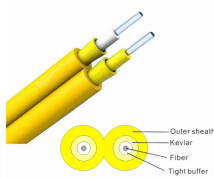

Ruijie routers support diverse deployment scenarios in IP data communication, including backbone networks and Internet entry points for finance, education, and government sectors.