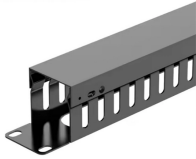

HHC Networks & Smart City Solutions

Fosc-400 junction box

Fosc-400 junction box

The FOSC-400 closure is a single-ended, environmentally sealed enclosure for fiber management in the outside plant network. Base-to-dome seals on FOSC 400 are mechanical for ease of installation and ...

The B closure can be ordered with up to 5 trays pre-installed and capacity for later addition of a 6th tray (FOSC-400B4-XX-X//6...). If 5 or 6 trays are required, a storage basket cannot be used.

Shop FOSC™ 400 B4 Fiber Optic Splice Closure, Heat Shrink, 24-Splice Tray, Installed By CommScope (FOSC400-B4-24-1-BGV) At Graybar, Your Trusted Resource For Fiber Optic Splice Closures And ...

The FOSC 400 products are butt-type closures used in the outside plant network when mass splice storage is the main requirement. They are available in four different sizes and are typically used as ...

FOSC 400 D/Gel around existing cables without heat-shrink. The D/Gel can be used to upgrade smaller closures to larger closures or for “express” splices that might no

The D5 is the largest of the FOSC 400 closures. It has one oval port, five large round ports and can terminate seven cables (or up to twelve cables with the use of branch-off clips).