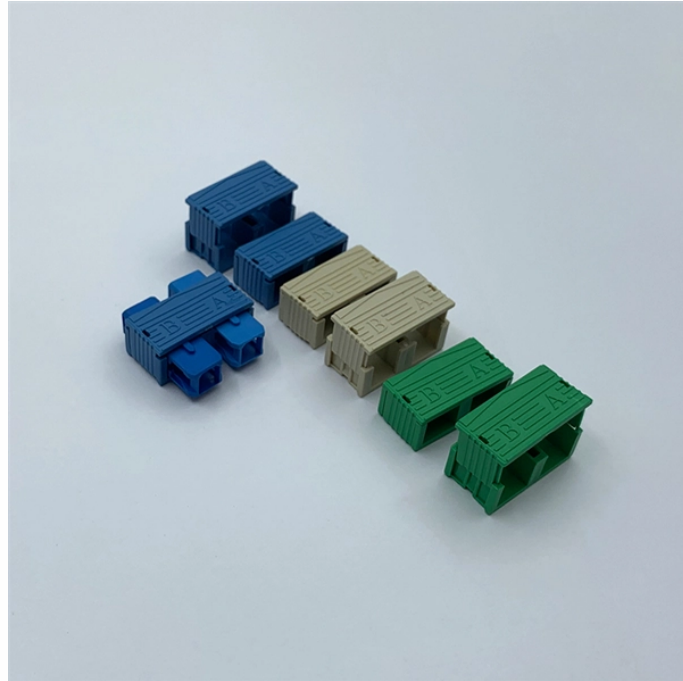

Flat bar of cable tray

Flat bar of cable tray

TechLine Mfg.'s Flatbar Fittings efficiently and effectively connect our tray products, providing smooth transitions between components to deliver tubing or cable throughout your facility.

MP Husky's cable tray selector for choosing the correct tray type (ladder, solid bottom, perforated, wire mesh) and size based on load, cable type and installation requirements.

The Vantrunk Heavy Duty Return Flange cable tray horizontal adjustable coupler allows horizontal adjustment between adjacent lengths of cable tray and is available in the full range of side wall ...

What is a flat bar cable tray? A flat bar cable tray is a support system for organizing and routing cables, constructed with side rails made of flat metal bars and rungs or a solid/meshed base.

Heavy Duty Straight Coupler Heavy Duty Flat Horizontal Adjustable Coupler Heavy Duty Flat Vertical Adjustable Coupler Heavy Duty Flat Bar Coupler Cable Tray Fitting Covers Heavy Duty Right Hand ...

The Ladder Tray features light, rugged, tubular steel construction. It is designed for mechanical support and strain relief in long runs of cable and creates a smooth gradual bend for cable. Rail and stringer ...