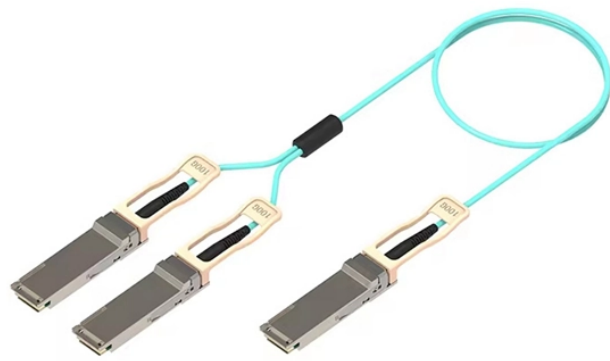

## Flat Finished Cable Tray Tee

## Flat Finished Cable Tray Tee

The cable tray products are designed for use in numerous commercial and industrial applications. Available in standard and bespoke sizes with various finish options. Please note: Couplers, fixing ...

TechLine Mfg. provides Flat Bar Fittings for smooth cable and tubing routing in aluminum, stainless steel, or galvanized finishes. Contact us today for your solution!

Flextray cable tray and accessories are available in a wide variety of finishes to meet the environmental or aesthetic requirements of customer installations. Use the list below to find the finish and suffix that ...

CleanTray Wireway right-angle installations for two 90-degree turns in frequent washdown areas. This 90-Degree Tee CleanTray, CT44TICSS item measures 4.00x4.00in with a material of SS304 finish ...

Discover our Vertical Tees for cable tray systems. Contact us today for availabilities and receive a quote. Fast shipping for just in time delivery!