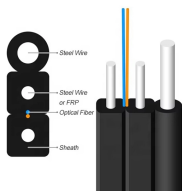

The optic patch cable with adjustable clips and removable protective cover that protect the fibers during installation ; Number position labels on the cable provide quick identification when ...

All ODFs are withdrawable and designed for mounting in 19" racks. They are equipped with splice holders and guiding for fibers. We can also supply you with other combinations on request. ...

Managing up to 3168 fibers per frame, FlexCore ODF makes it easy to create multiple configurations using three modular building blocks comprising a 600mm frame and 150mm and ...

ODF is used in the terminal access link of FTTH system. It is a device that splices, distributes, and splits optical fibers and provides protection and management of ...