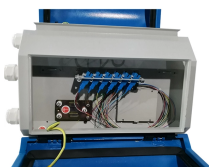

Fortunately, the amount of energy needed to maintain the appropriate operating temperatures in your data center can be reduced considerably by data center aisle containment and well-chosen airflow ...